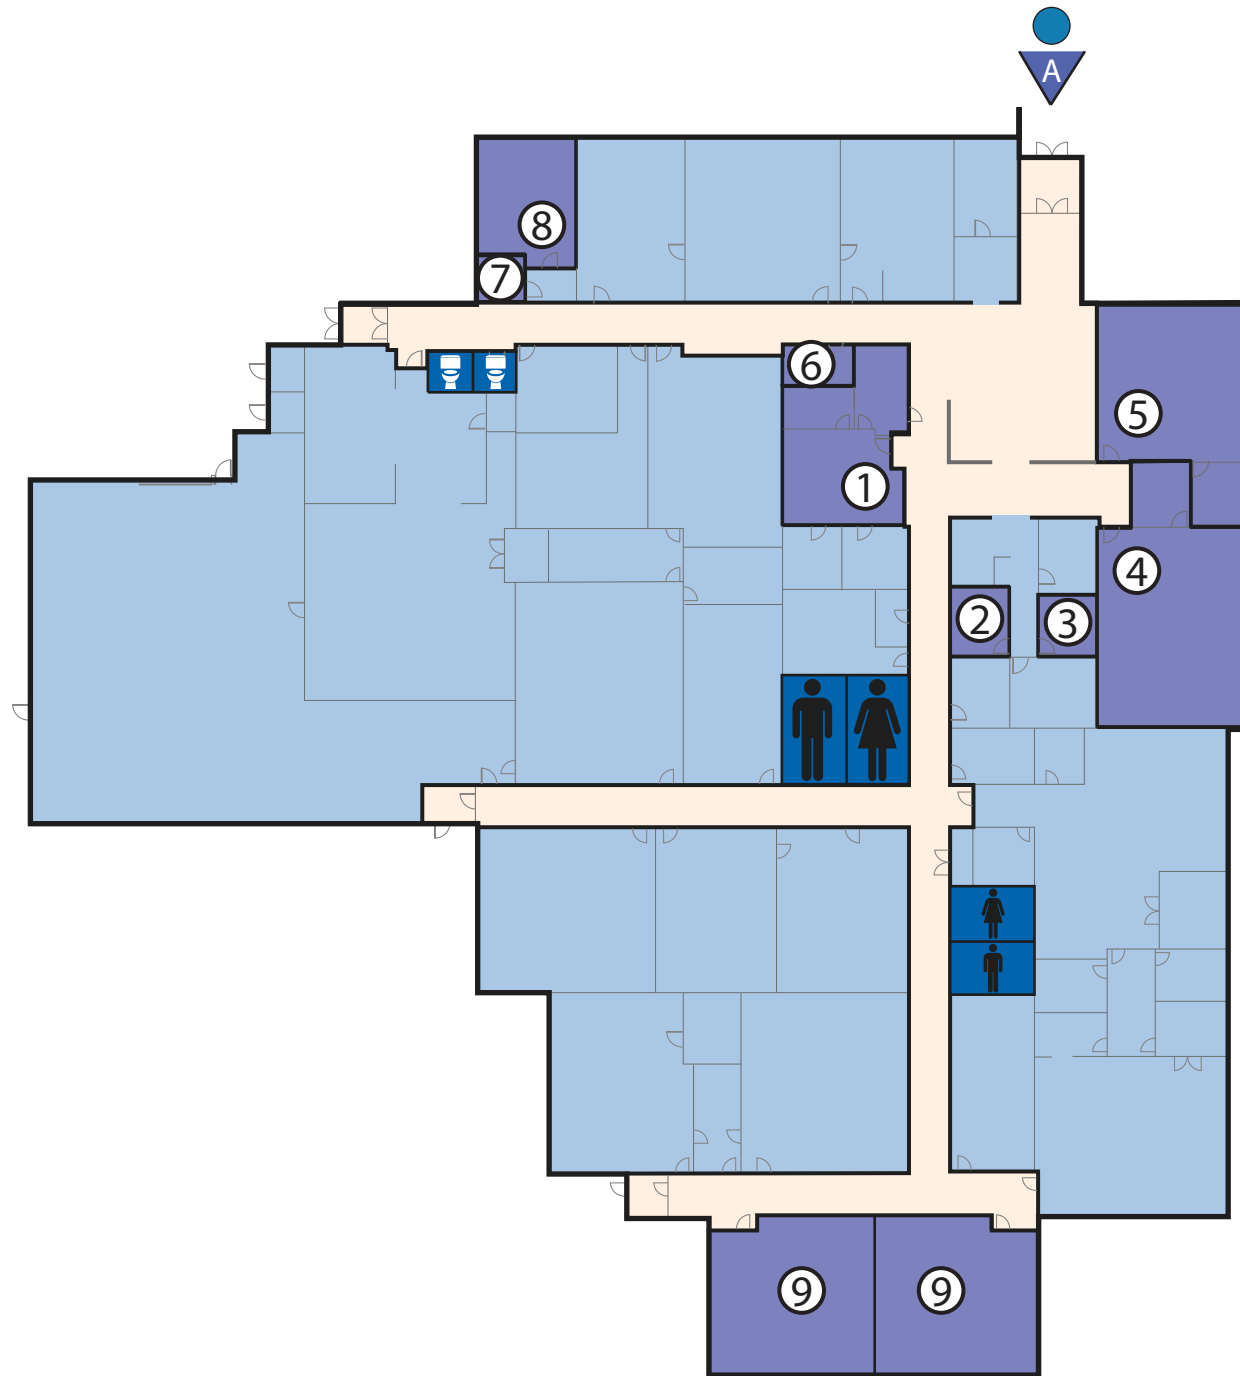

LEGEND

-  Accessible Entrance w/ Automatic Door Operator
-  Accessible Restroom
-  Accessible Drop off/ Pick up Location
-  Gender Neutral Restroom
-  Circulation
-  Significant Spaces
-  Classrooms

- ① Welcome Center
117
- ② Disability Resources
120B
- ③ Advising
120C
- ④ Library
119
- ⑤ Student Achievement Center
118
- ⑥ Lactation Room/Meditation Room
105
- ⑦ Student Life
110A
- ⑧ Testing
110
- ⑨ Community Room
155/157